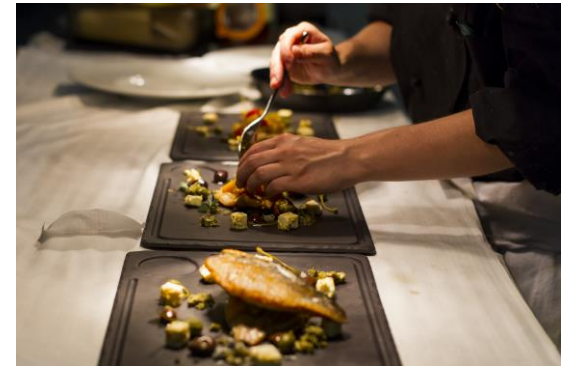

# SOFITEL Grande Ile

NEW RESTAURANT : TERROIR & CO - REFINED FRENCH CUISINE

---