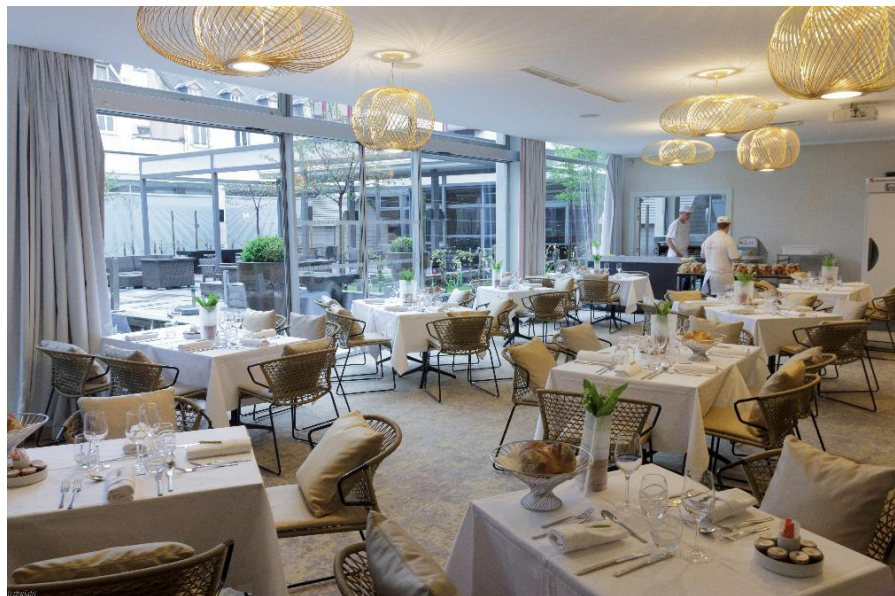

# SOFITEL Grande Ile

NEW RESTAURANT : TERROIR & CO - LOCAL & SEASONAL PRODUCTS

---

SOFITEL Grande Ile - The 7

NEW RESTAURANT DEDICATED TO BREAKFAST & BRUNCH