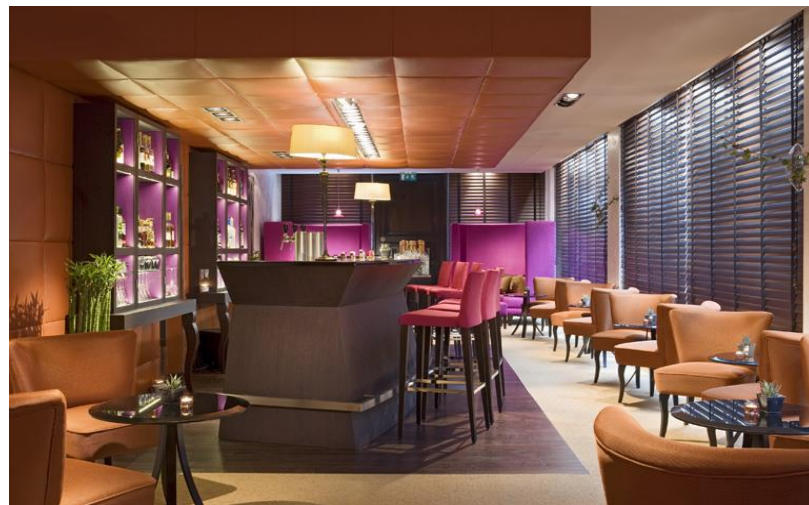

SOFITEL

HOTELS & RESORTS

SOFITEL Grande Ile - LINK BAR

Design & Fancy